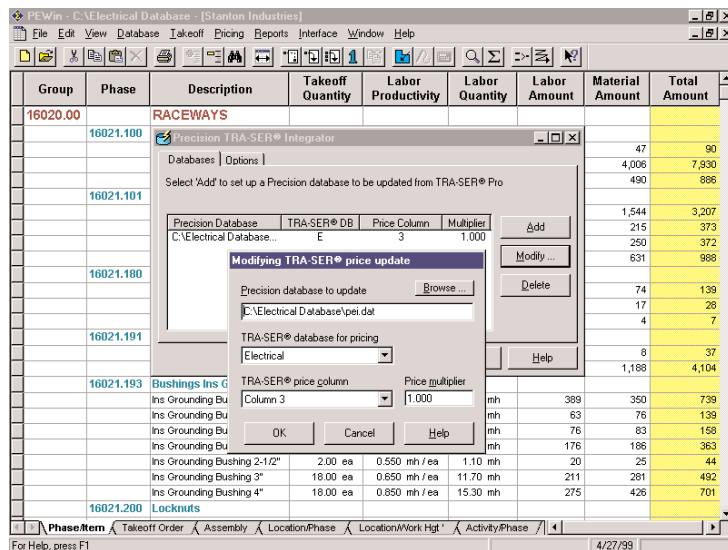

Updating database pricing is much easier with Estimating TRA-SER Integrator. You choose which Trade Service databases to use, what pricing to import, and if prices need to be adjusted or can be used "as is."

©2005 Sage Software, Inc. All rights reserved. The Sage Software logo and the Sage Software product and service names mentioned herein are registered trademarks or trademarks of Sage Software, Inc., or its affiliated entities. All other trademarks are the property of their respective owners. 12/05